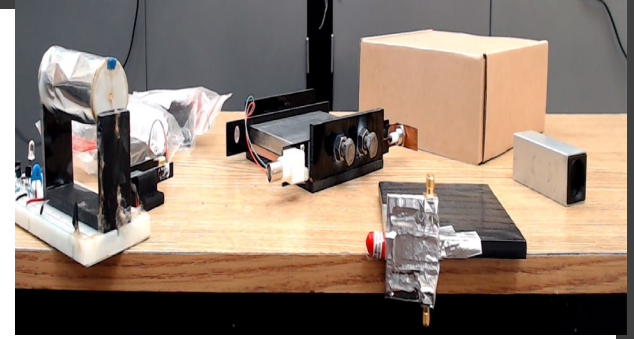

Original Designs for

Cosmic Ray Detection

Participation on the frontier of Physics experiments such as MINERvA and DUNE.

International Seminars

International Elementary Particle Laboratory

- Founded in 2005 by Dr. Julián Felix's initiative, has published over **150** articles.
- Planned, designed and built over 43 original prototypes to detect **Cosmic Rays** with innovative **metal-based techniques**.
- Over 30 **Summer research** programs where students engage in a 6-week program to improve their skills and prepare to research and publish properly.